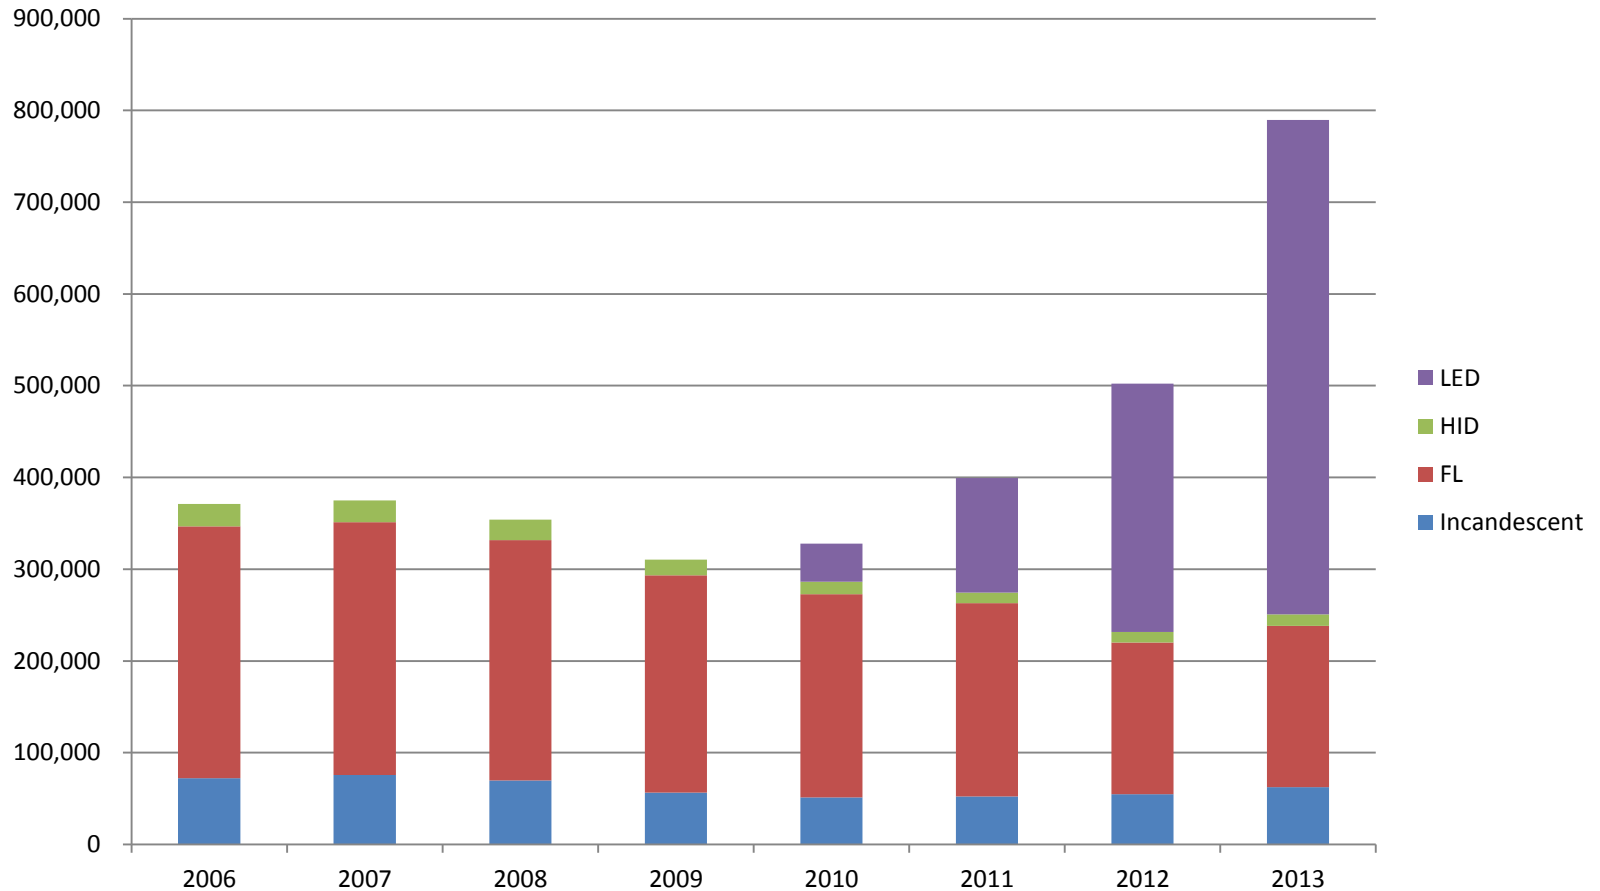

Shipping Amount of Luminaires

LED Luminaires : 54% in 2012 (68% in 2013)

Million Yen